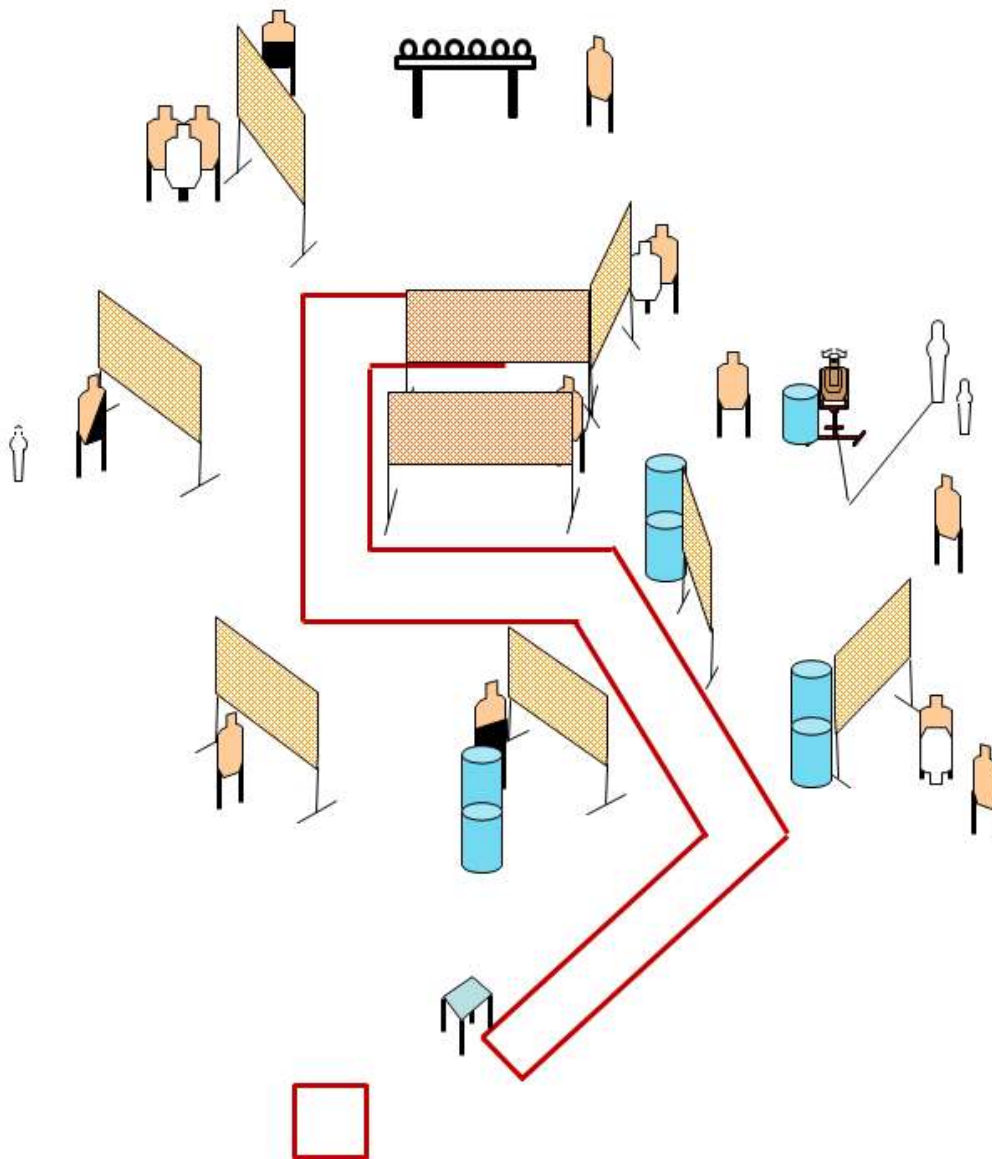

2016 Rock Island Armory Bad Beat Shootout

Stage # 12 Ticket Please

Course Designer: Ed Pierce

START POSITION: Standing inside shooting box, holding "Admit One" ticket in strong hand.

GUN READY CONDITION: Loaded and holstered as per rule 8.1

STAGE PROCEDURE: Upon start signal, insert ticket into ticket box, engage targets when visible, as required to score, from within the fault lines.

SCORING: Comstock, 37 rounds, 185 points

TARGETS: 14 IPSC, 1 PP, 3 USP, 6 Plates

SCORED HITS: Best 2 per paper, KD steel = 1A

START-STOP: Audible - Last shot

RULES: USPSA current edition