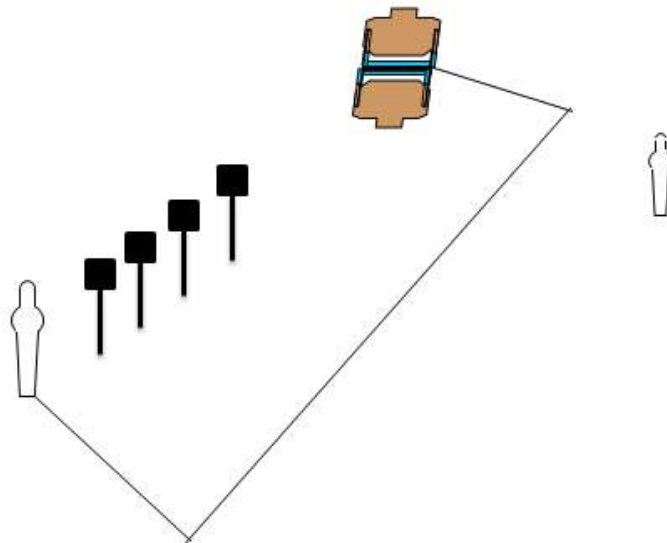

2016 Rock Island Armory Bad Beat Shootout

Stage # 10 Four of a Kind

Course Designer: Ed Pierce

START POSITION: Inside shooting box, facing down-range, hands above shoulders.

GUN READY CONDITION: Loaded and holstered as per rule 8.1

STAGE PROCEDURE: Upon start signal, engage targets when visible, as required to score, from within the fault lines.

SCORING: Comstock, 8 rounds, 40 points
TARGETS: 1 IPSC, 1 PP, 1 USP, 4 Plates
SCORED HITS: Best 2 per paper, KD steel = 1A
START-STOP: Audible - Last shot
RULES: USPSA current edition