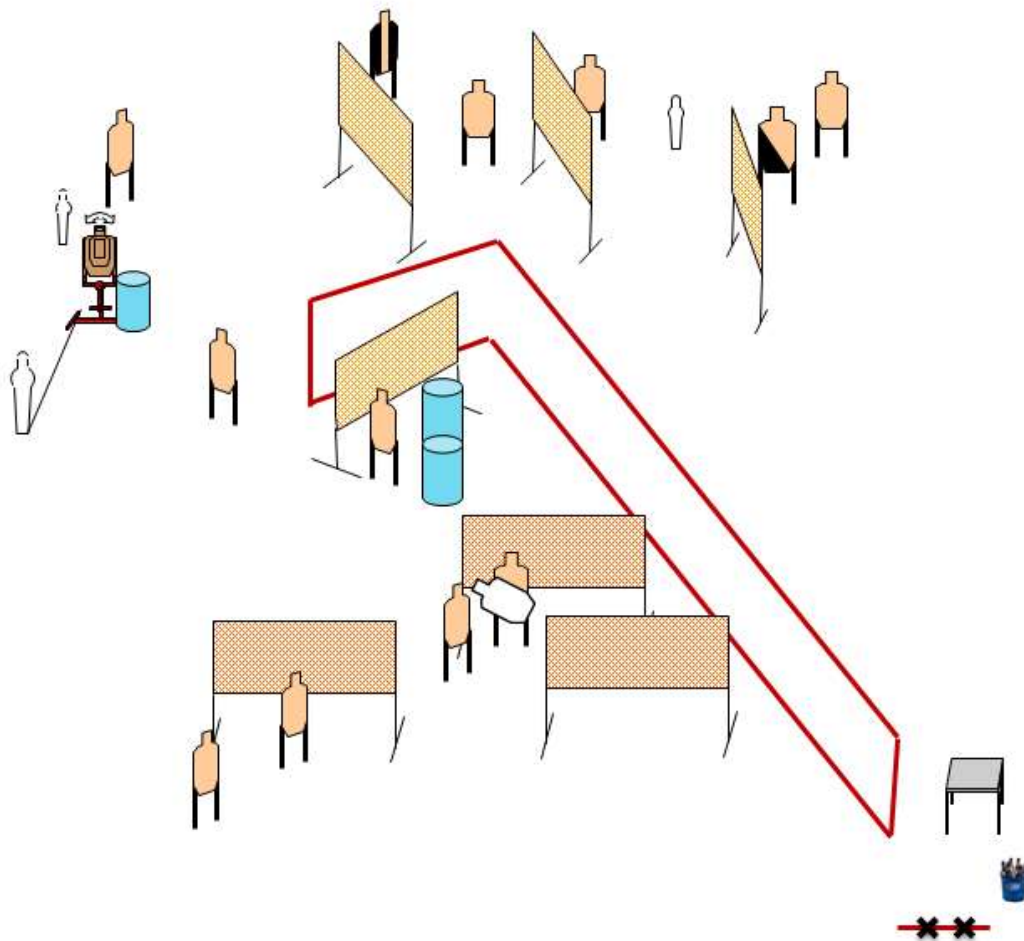

2016 Rock Island Armory Bad Beat Shootout
Stage # 9 Time For A Cool One
Course Designer: Ed Pierce

START POSITION: Standing at short fault line, toes touching X's, both hands holding bucket.

GUN READY CONDITION: Loaded and holstered as per rule 8.1

STAGE PROCEDURE: Upon start signal, place bucket on table, engage targets when visible, as required to score, from within the fault lines.

SCORING: Comstock, 29 rounds, 145 points
TARGETS: 13 IPSC, 1 PP, 2 USP, 0 Plates
SCORED HITS: Best 2 per paper, KD steel = 1A
START-STOP: Audible - Last shot
RULES: USPSA current edition