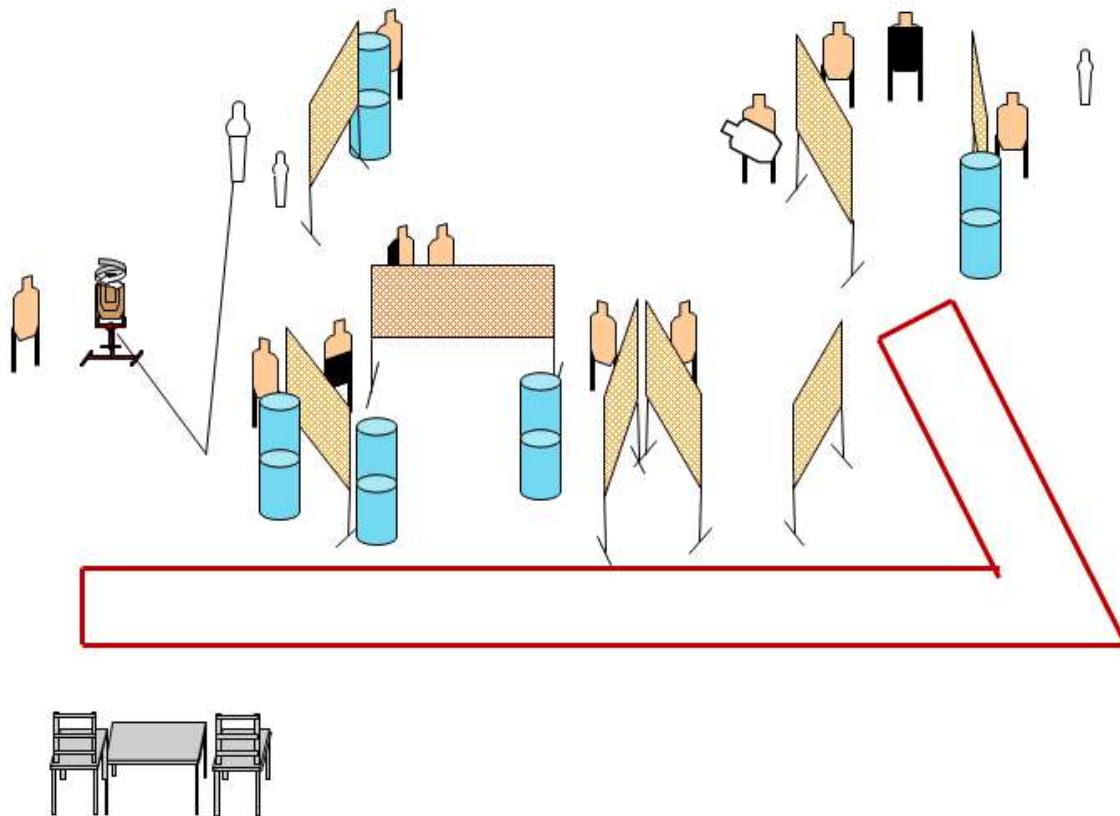

2016 Rock Island Armory Bad Beat Shootout

Stage # 8 Have A Seat

Course Designer: Ed Pierce

START POSITION: Setting in either chair, one leg crossed over the other above the knee, strong hand placed flat, palm down, on X on table.

GUN READY CONDITION: Loaded and holstered as per rule 8.1

STAGE PROCEDURE: Upon start signal, engage targets when visible, as required to score, from within the fault lines.

SCORING: Comstock, 29 rounds, 145 points

TARGETS: 12 IPSC, 1PP, 2 USP, 0 Plates

SCORED HITS: Best 2 per paper, KD steel = 1A

START-STOP: Audible - Last shot

RULES: USPSA current edition