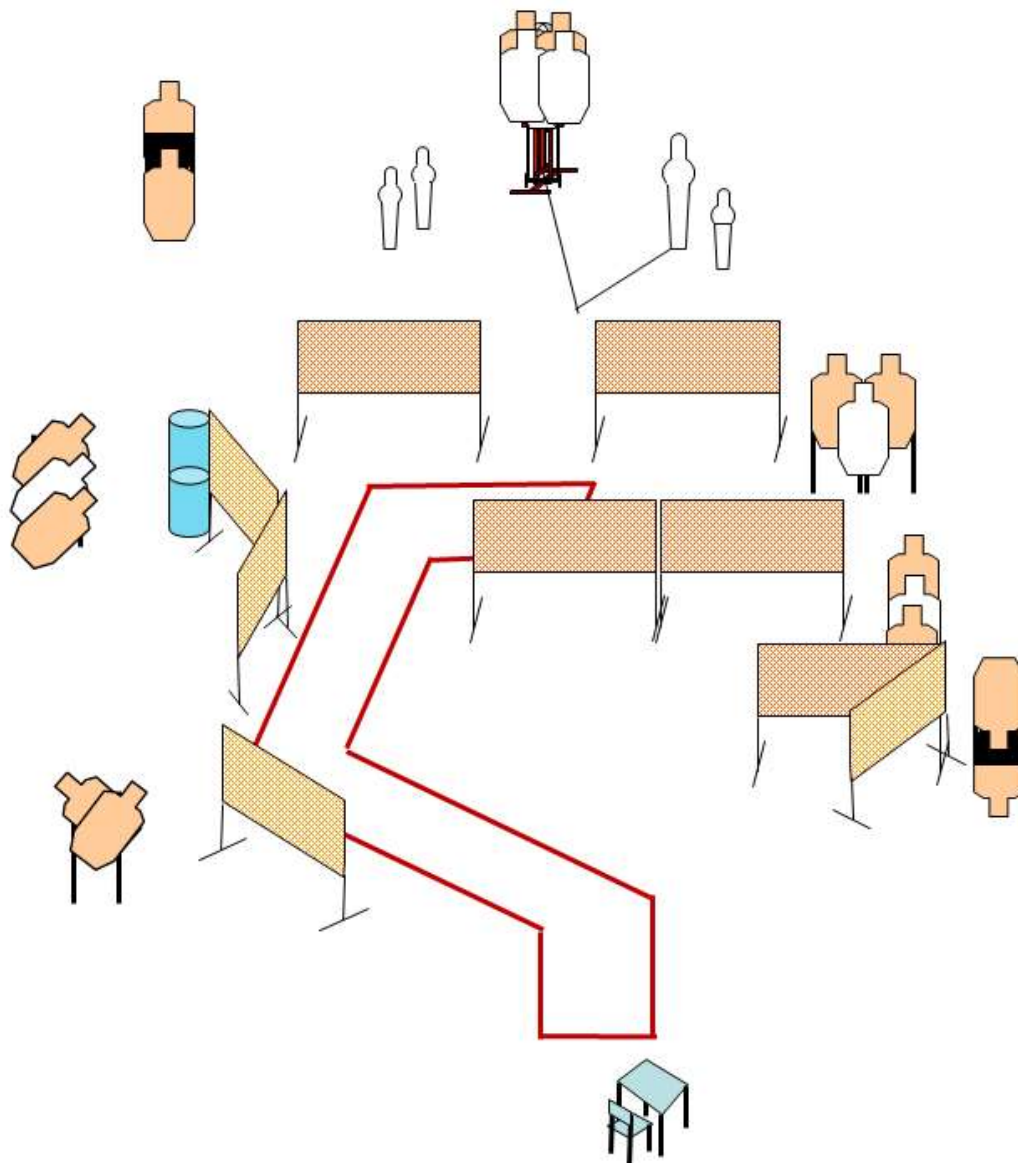

Stage # 13 Deuces Wild

Course Designer: Ed Pierce

START POSITION: Setting in chair (back against back), elbows on table, holding a pair of playing cards with both hands.

GUN READY CONDITION: Loaded and resting on table.

SCORING: Comstock, 32 rounds, 160 points

TARGETS: 14 IPSC, 1 PP, 3 USP, 0 Plates

SCORED HITS: Best 2 per paper, KD steel = 1A

STAGE PROCEDURE: Upon start signal, engage targets when visible, as required to score, from within the fault lines.

START-STOP: Audible - Last shot

RULES: USPSA current edition

2016 Rock Island Armory Bad Beat Shootout
Stage # 14 Bottle Service
Course Designer: Ed Pierce

START POSITION: Facing down range, both hands wrapped around the neck of bottle on table.