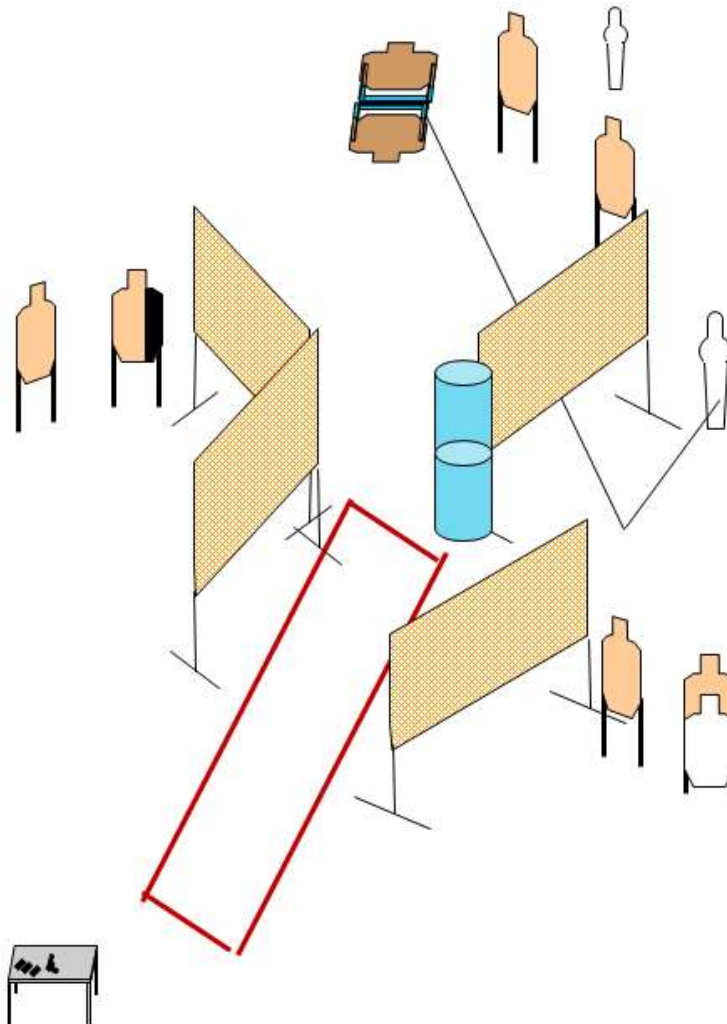

Stage # 11 Table Limit

Course Designer: Ed Pierce

START POSITION: Facing down range, hands touching right & left side of table.

GUN READY CONDITION: Unloaded and resting unsupported on table, all mags must come from table.

STAGE PROCEDURE: Upon start signal, engage targets when visible, as required to score, from within the fault lines.

SCORING: Comstock, 16 rounds, 80 points

TARGETS: 7 IPSC, 1 PP, 1 USP, 0 Plates

SCORED HITS: Best 2 per paper, KD steel = 1A

START-STOP: Audible - Last shot

RULES: USPSA current edition

2016 Rock Island Armory Bad Beat Shootout

Stage # 12 Ticket Please

Course Designer: Ed Pierce

START POSITION: Standing inside shooting box, holding "Admit One" ticket in strong hand.